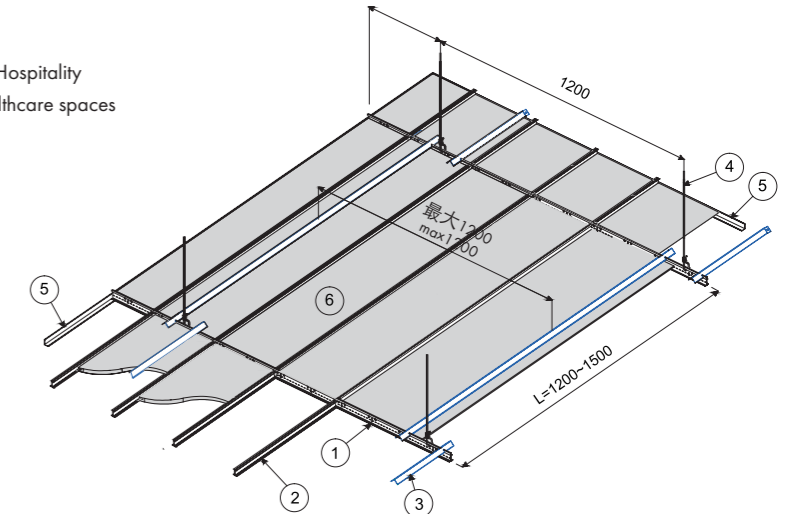

K2C2 Plank Grid

K2C2 条形板龙骨

产品技术要点 Technical Specification

材质 Material
热镀锌钢/优质铝型材 Double-web hot dipped galvanized steel/high quality aluminum

2000型尖峰顶端主龙骨
Peak Form Prelude Main Beam

颜色 Color

白色
White

建议使用场所 Typical Applications

- 办公室 Offices
- 休闲娱乐中心 Hospitality
- 零售商店 Retail
- 医疗环境 Healthcare spaces
- 学校 Education

K2C2 条形板龙骨 K2C2 Plank Grid

1. 2000型尖峰顶端主龙骨 Peak Form Prelude Main Beam/
铝合金主龙骨 Aluminum Modular Grid
2. 暗架C型副龙骨 Concealed C Shape Cross Tee
3. 稳定杆 Stabilizer Bar
4. 吊筋 Hanger wire
5. 边龙骨 Angle molding
6. 条形矿棉板 Mineral fiber plank

K2C2条形板龙骨配件 Semi-concealed K2C2

产品名称 Product Name	条板长度 Plank Length(mm)	产品描述 Products Description	产品代码 Item Number	长x宽x高 LxWxH (mm)
2000型尖峰顶端主龙骨 PeakForm Prelude Main Beam	1200	2000型尖峰顶端主龙骨 PeakForm Prelude Main Beam 暗架C型副龙骨 Concealed C Shape Cross Tee 稳定杆 Stabilizer Bar	BP734042 BP743054C BP7431	3600×24×43 1200×11×35 1200×22×22
	1500	2000型尖峰顶端主龙骨 PeakForm Prelude Main Beam 暗架C型副龙骨 Concealed C Shape Cross Tee 稳定杆 Stabilizer Bar	BP734042 BP743654C BP7436	3600×24×43 1500×11×35 1500×22×22
特别提示: 配铝合金凹槽主龙骨的条板须特指。				
铝合金主龙骨 Aluminum Modular Grid	1200	铝合金32宽凹槽主龙骨 Aluminum Top Hat Main Beam 暗架C型副龙骨 C-Spline Cross Tee 稳定杆 Stabilizer Bar	BP4742086S30 BP743054CA BP7431	3600×32×45 1200×11×35 1200×22×22
	1500	铝合金32宽凹槽主龙骨 Aluminum Top Hat Main Beam 暗架C型副龙骨 C-Spline Cross Tee 稳定杆 Stabilizer Bar	BP4742086S30 BP743654CA BP7436	3600×32×45 1500×11×35 1500×22×22

K2C2 Plank Grid

K2C2 条形板龙骨

产品特性 Product Attributes

- Vector system is applicable for plank ceiling systems
半明半暗系统适用于条形天花板系统，独有的连接设计，易于安装
- Rotary-stitched during manufacture by a patented method for additional torsional strength and extra stability during installation
旋转咬合的专利设计，增加额外的抗扭强度，确保安装稳定性
- System is engineered and designed to fit and provide a finish to coordinate with Armstrong Ceilings
龙骨系统的安装及设计使之能与阿姆斯壮天花板完美配合并提供和谐一致的表面颜色