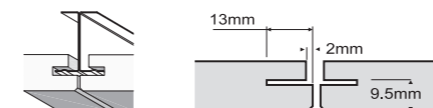

K2C2条形板龙骨配件 Semi-concealed K2C2

产品名称 Product Name	条板长度 Plank Length(mm)	产品描述 Products Description	产品代码 Item Number	长x宽x高 LxWxH (mm)
2000型尖峰顶端主龙骨 PeakForm Prelude Main Beam	1200	2000型尖峰顶端主龙骨 PeakForm Prelude Main Beam 暗架C型副龙骨 Concealed C Shape Cross Tee 稳定杆 Stabilizer Bar	BP734042 BP743054C BP7431	3600×24×43 1200×11×35 1200×22×22
	1500	2000型尖峰顶端主龙骨 PeakForm Prelude Main Beam 暗架C型副龙骨 Concealed C Shape Cross Tee 稳定杆 Stabilizer Bar	BP734042 BP743654C BP7436	3600×24×43 1500×11×35 1500×22×22
特别提示: 配铝合金凹槽主龙骨的条板须特指。				
铝合金主龙骨 Aluminum Modular Grid	1200	铝合金32宽凹槽主龙骨 Aluminum Top Hat Main Beam 暗架C型副龙骨 C-Spline Cross Tee 稳定杆 Stabilizer Bar	BP4742086S30 BP743054CA BP7431	3600×32×45 1200×11×35 1200×22×22
	1500	铝合金32宽凹槽主龙骨 Aluminum Top Hat Main Beam 暗架C型副龙骨 C-Spline Cross Tee 稳定杆 Stabilizer Bar	BP4742086S30 BP743654CA BP7436	3600×32×45 1500×11×35 1500×22×22

K2C2 Plank Grid

K2C2 条形板龙骨

产品特性 Product Attributes

- Vector system is applicable for plank ceiling systems
半明半暗系统适用于条形天花板系统，独有的连接设计，易于安装
- Rotary-stitched during manufacture by a patented method for additional torsional strength and extra stability during installation
旋转咬合的专利设计，增加额外的抗扭强度，确保安装稳定性
- System is engineered and designed to fit and provide a finish to coordinate with Armstrong Ceilings
龙骨系统的安装及设计使之能与阿姆斯壮天花板完美配合并提供和谐一致的表面颜色

关注阿姆斯壮天花公众号
获取更多精彩内容

knaufceilingsolutions.com

K2C2

C型龙骨
C Channel

注意 Remark:

所有其他装置：如灯具、风口、空调等均必须独立悬吊。

All other equipment: such as light, fixtures, air diffusers etc. must be hung independently.

扫描二维码
获取详细的产品信息