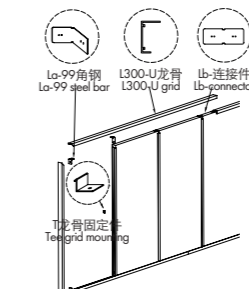

Healthcare医疗环境
Product: 2400x1200x40mm, Lay-in, White
产品: 2400x1200x40mm, 平板, 白色

Office办公环境
Product: 2700x900x40mm, Lay-in, White
产品: 2700x900x40mm, 平板, 白色

* Above effects are customized wall solutions and it is only for your reference. 以上为客户定制方案, 效果仅供参考。

注意事项 Considerations

Installation Considerations 安装注意事项

SOUND SOAK Acoustical Wall panel must remain in their cartons until ready to installation. Do not remove the panel edge protectors until the panel is installed. Panel requires additional care to reduce scuffing. Not washable. See installation instructions for details, or contact Armstrong sales for detailed maintenance information.

宁域高吸音玻纤墙板在安装前必须放置在原成品纸箱内。在安装完成前请不要移除纸箱、面板保护膜和边角的保护材料, 以防止面板表面磨损和划伤。产品表面不可用水擦洗。详细信息请参考宁域高吸音玻纤墙板安装手册, 或咨询阿姆斯壮销售获取详细的清洁保养信息。

安装系统 Installation Systems

Square Lay-in 平板(P)

Concealed 暗架(C)

*Detail information about installation, please see installation instructions. 具体安装步骤详情请参考安装手册