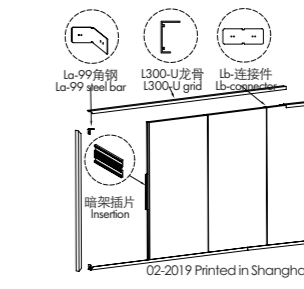

Concealed 暗架(C)

*Detail information about installation, please see installation instructions. 具体安装步骤详情请参考安装手册

扫描二维码
获取详细的产品信息

SOUND SOAK ACOUSTICAL WALL PANEL

宁域高吸音玻纤墙板

产品特性 Product Attributes

- 高吸音性, 营造宁静和谐的室内环境
  Outstanding acoustical performance
- 高保温性, 节约能耗
  Excellent insulation performance and energy saving
- 五款典雅色系面板可供选择
  Available in 5 classic colors
- 可在已有墙面上安装, 方便快捷
  Easy to install over existing wall

建议使用场所 Applications Areas

- 办公环境 Office
- 医疗环境 Healthcare
- 教育环境 Education
- 零售环境 Retail

关注阿姆斯壮天花公众号
获取更多精彩内容

knafceilingsolutions.com